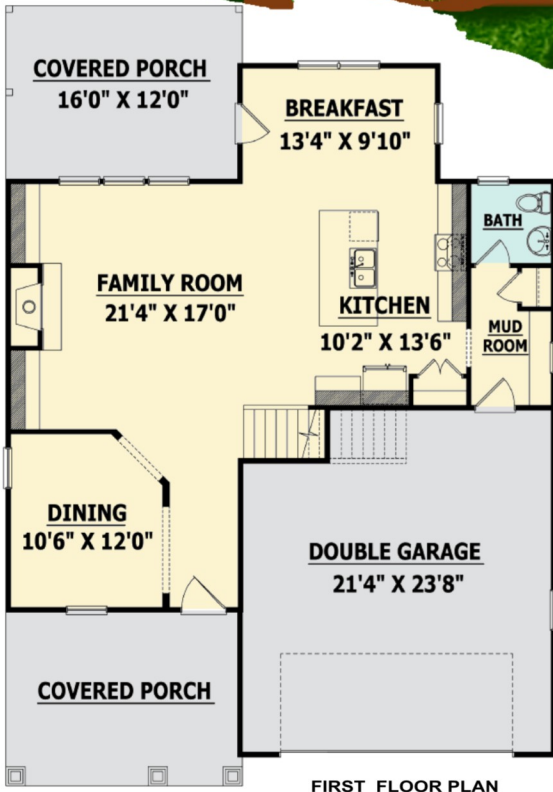

# The Primrose

2030 Sq Ft

[www.jandndevelopers.com](http://www.jandndevelopers.com)  
Serving the Goldsboro, NC area

FIRST FLOOR:	971 SQ. FT.
SECOND FLOOR:	1059 SQ. FT.
<b>TOTAL:</b>	<b>2030 SQ. FT.</b>
WIDTH:	38'0"
DETH:	54'0"