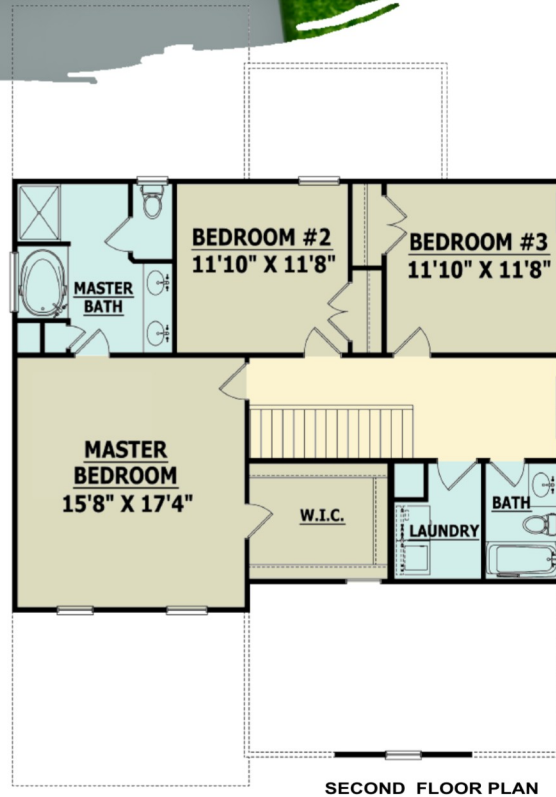

# The Primrose

2030 Sq Ft

[www.jandndevelopers.com](http://www.jandndevelopers.com)  
Serving the Goldsboro, NC area

FIRST FLOOR:	971 SQ. FT.
SECOND FLOOR:	1059 SQ. FT.
<b>TOTAL:</b>	<b>2030 SQ. FT.</b>
WIDTH:	38'0"
DETH:	54'0"