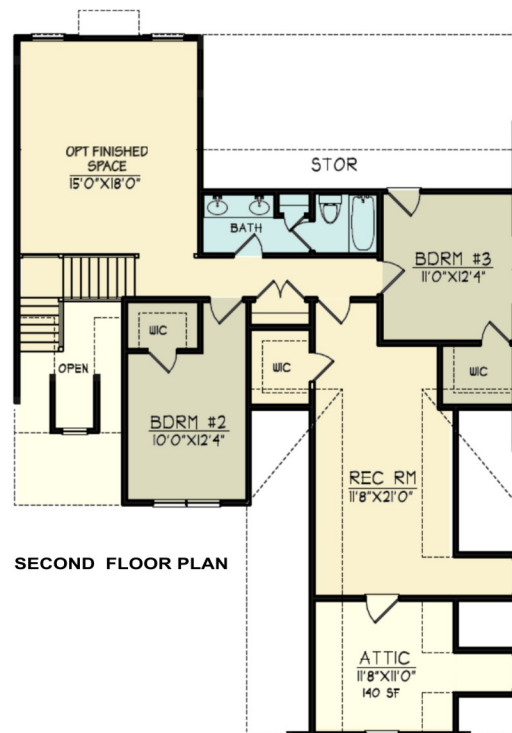

# The Pat

2411 Sq Ft / 2681

[www.jandndevelopers.com](http://www.jandndevelopers.com)  
Serving the Goldsboro, NC area

FIRST FLOOR:	1541 SQ. FT.
SECOND FLOOR:	543 SQ. FT.
REC ROOM:	327 SQ. FT.
OPT FINISH SPACE:	270 SQ. FT.
GARAGE:	505 SQ. FT.
WIDTH:	42'0"
DEPT:	60'8"