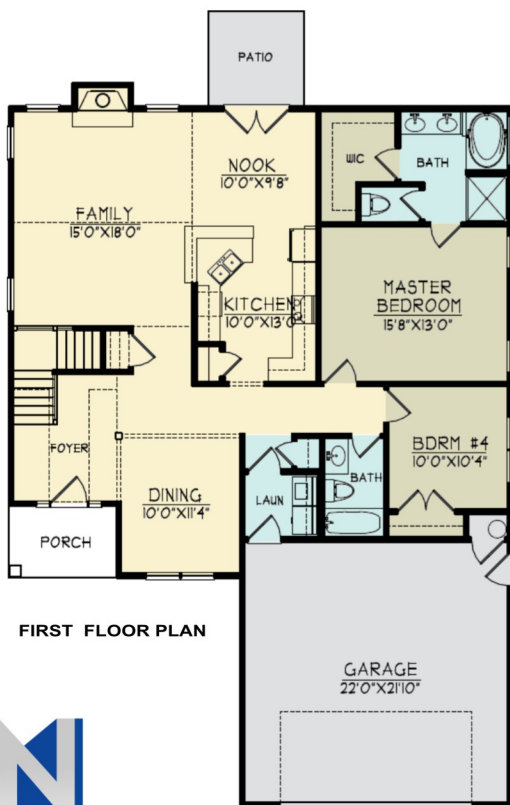

# The Pat

2411 Sq Ft / 2681

[www.jandndevelopers.com](http://www.jandndevelopers.com)  
Serving the Goldsboro, NC area

FIRST FLOOR:	1541 SQ. FT.
SECOND FLOOR:	543 SQ. FT.
REC ROOM:	327 SQ. FT.
OPT FINISH SPACE:	270 SQ. FT.
GARAGE:	505 SQ. FT.
WIDTH:	42'0"
DEPT:	60'8"