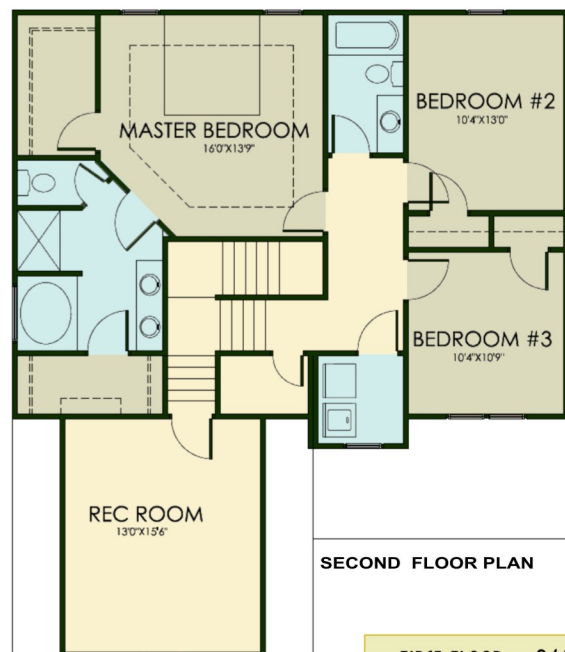

The Justus

2077 Sq Ft

www.jandndevelopers.com
Serving the Goldsboro, NC area

FIRST FLOOR:	946 SQ. FT.
SECOND FLOOR:	1131 SQ. FT.
TOTAL:	2077 SQ. FT.
GARAGE:	400 SQ. FT.
FRONT PORCH:	123 SQ. FT.
REAR PORCH:	144 SQ. FT.
WIDTH:	37'0"
DEPT:	55'0"