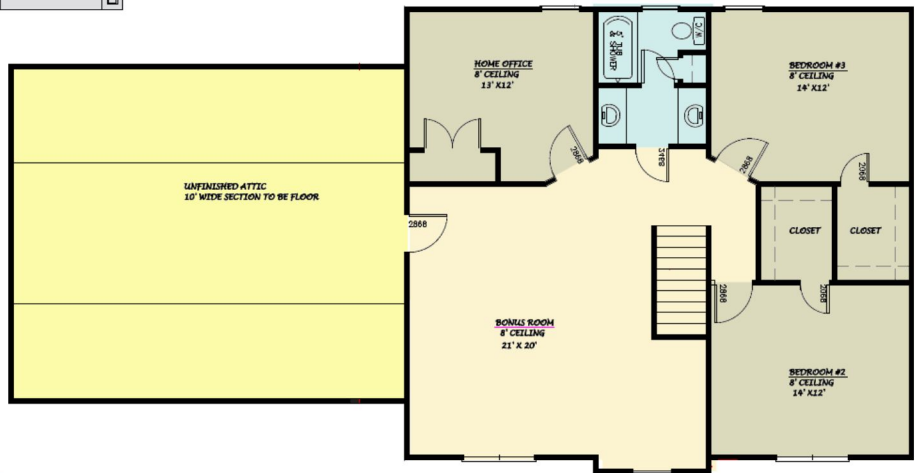

# The Hudson

2446 Sq Ft

FIRST FLOOR PLAN

FIRST FLOOR:	1312 SQ. FT.
SECOND FLOOR:	1134 SQ. FT.
<b>TOTAL:</b>	<b>2446 SQ. FT.</b>
<b>GARAGE:</b>	<b>520 SQ. FT.</b>

SECOND FLOOR PLAN

[www.jandndevelopers.com](http://www.jandndevelopers.com)  
Serving the Goldsboro, NC area