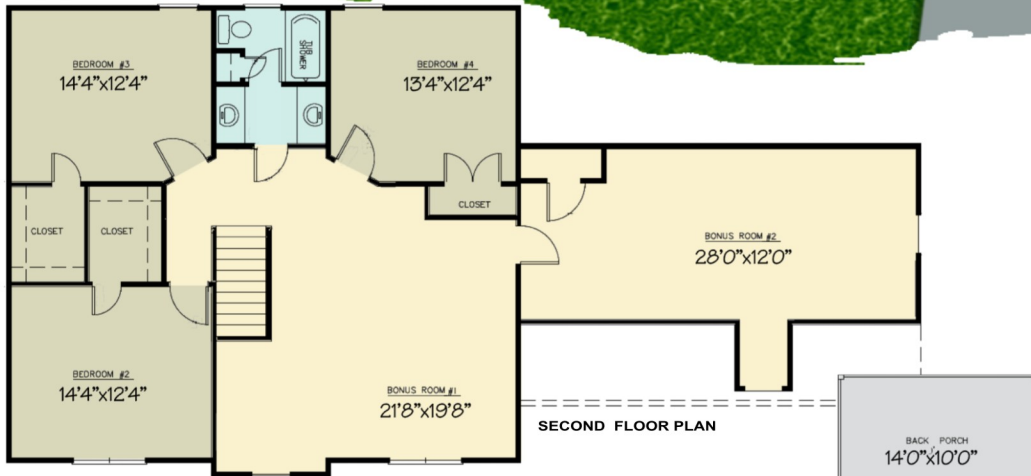

# The Hudson II

2802 Sq Ft

FIRST FLOOR: 1312 SQ. FT.  
 SECOND FLOOR: 1490 SQ. FT.  
 TOTAL: 2802 SQ. FT.  
 GARAGE: 520 SQ. FT.  
 WIDTH: 64'0"  
 DEPT: 32'0"

[www.jandndevolvers.com](http://www.jandndevolvers.com)  
 Serving the Goldsboro, NC area