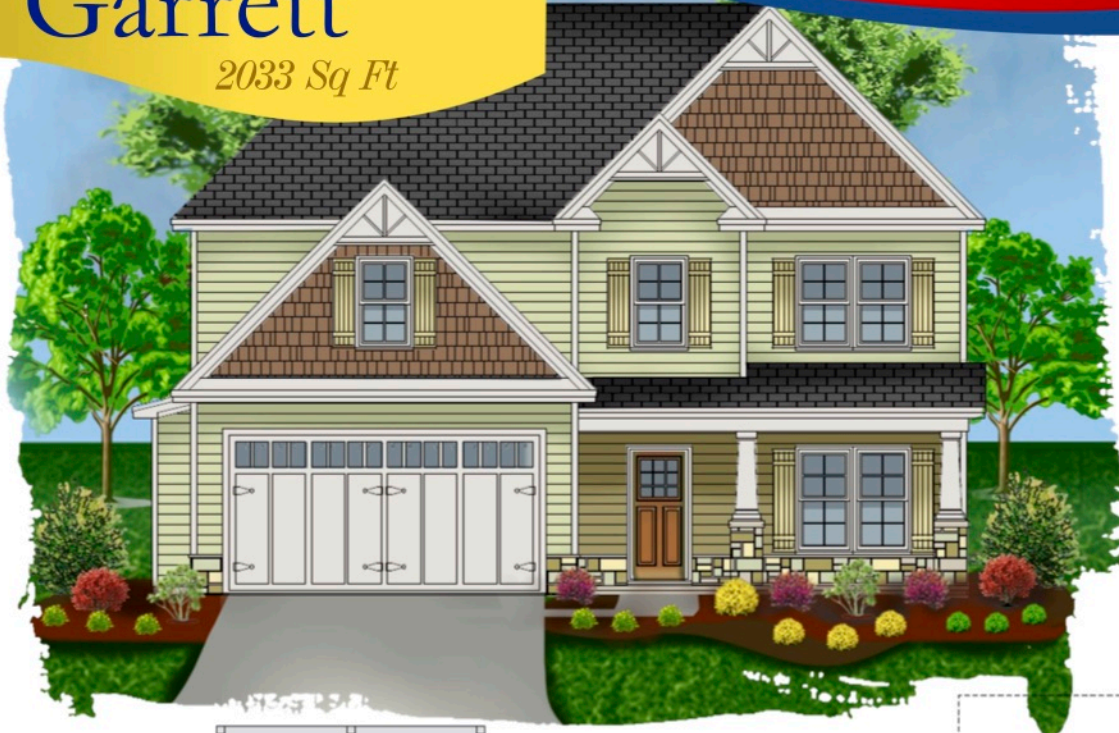

# The Garrett

2033 Sq Ft

FIRST FLOOR:	868 SQ. FT.
SECOND FLOOR:	965 SQ. FT.
PLAYROOM:	170 SQ. FT.
<b>TOTAL:</b>	<b>2003 SQ. FT.</b>
GARAGE:	457 SQ. FT.
WIDTH:	42'0"
DEPT:	48'4"

[www.jandndevelopers.com](http://www.jandndevelopers.com)  
Serving the Goldsboro, NC area