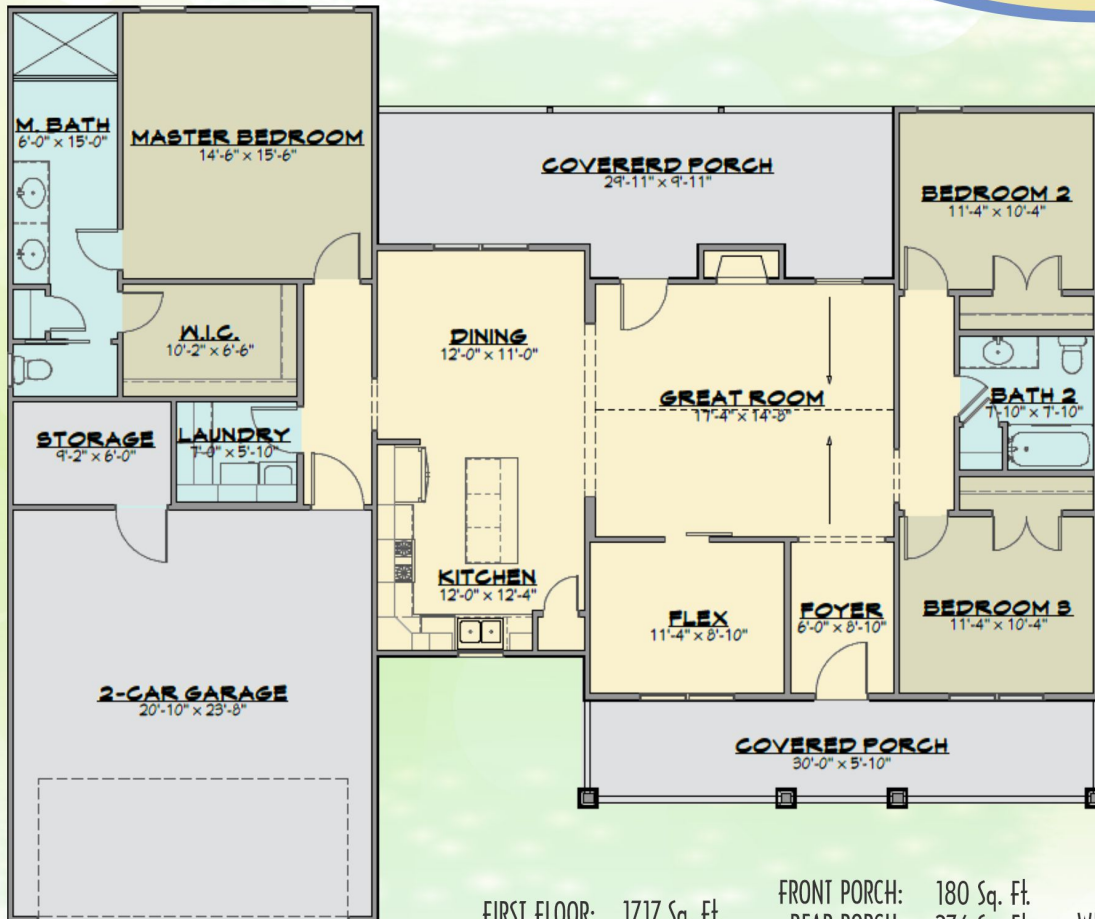

Colorized by Genia

1717 Sq Ft

The Riley

FIRST FLOOR: 1717 Sq. Ft.
TOTAL: 1717 Sq. Ft.

FRONT PORCH: 180 Sq. Ft.
REAR PORCH: 276 Sq. Ft.
GARAGE: 574 Sq. Ft.

WIDTH: 63'6"
DEPT: 53'4"