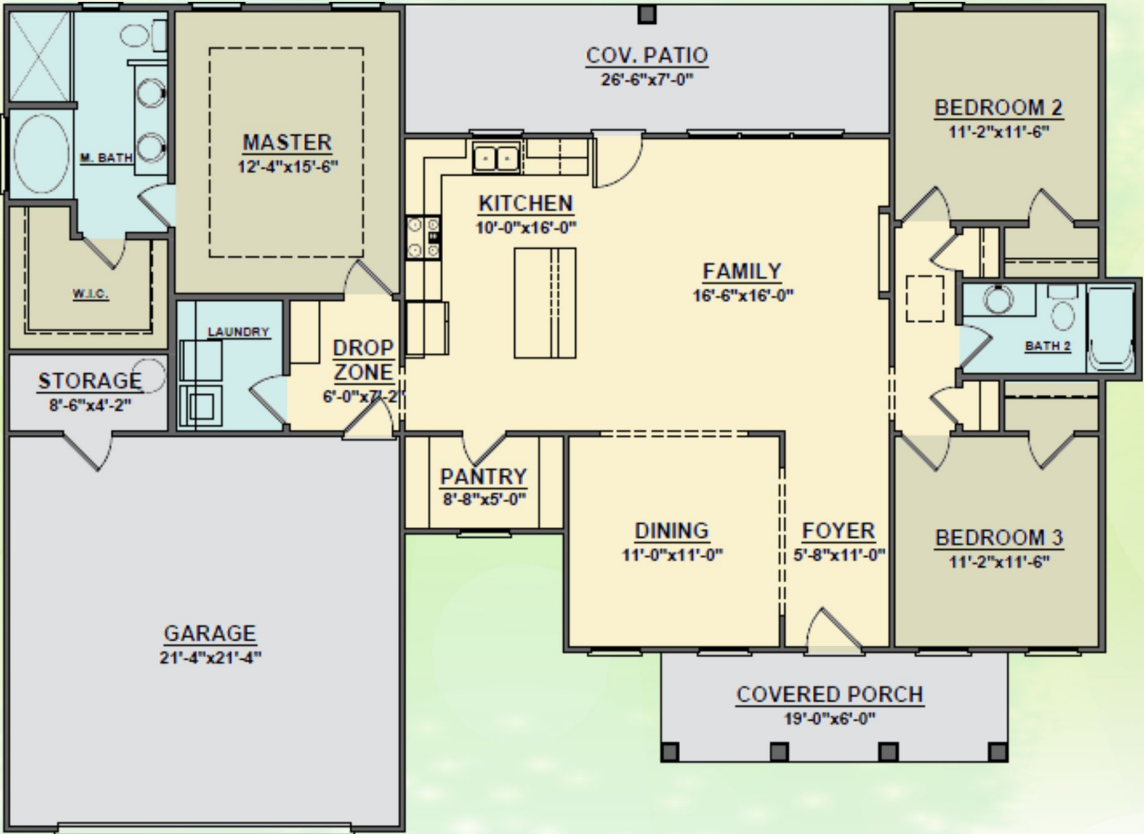

Colorized by Genia

1612 Sq Ft

The Grace L

FIRST FLOOR	1612 Sq. Ft.	GARAGE:	515 Sq. Ft.	WIDTH:	62'4"
TOTAL:	1612 Sq. Ft.	FRONT PORCH:	114 Sq. Ft.	DEPT:	45'4"
		COV. PORCH:	186 Sq. Ft.		