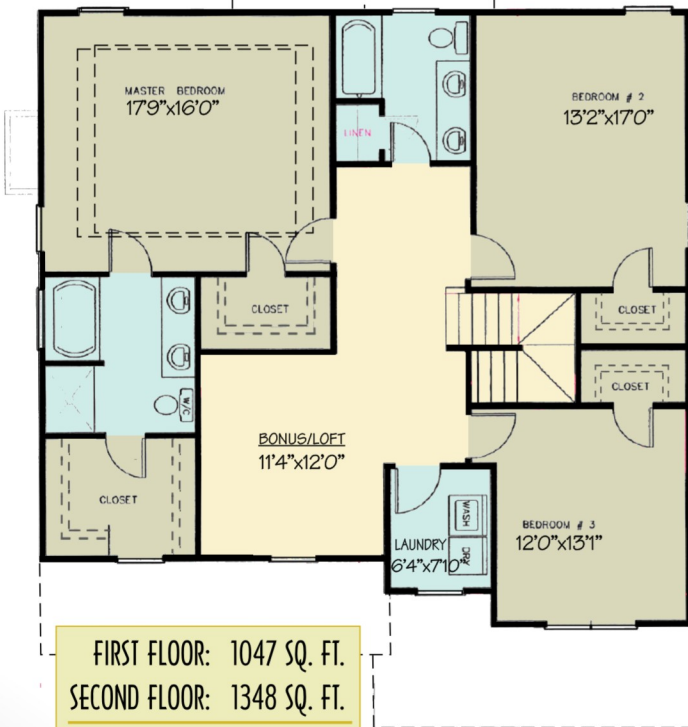

The Frances

2395 Sq Ft

www.jandndevelopers.com

Serving the Goldsboro, NC area

SECOND FLOOR PLAN

FIRST FLOOR PLAN

FIRST FLOOR: 1047 SQ. FT.
 SECOND FLOOR: 1348 SQ. FT.
 TOTAL: 2395 SQ. FT.
 GARAGE: 449 SQ. FT.
 WIDTH: 41'0"
 DEPT: 38'8"