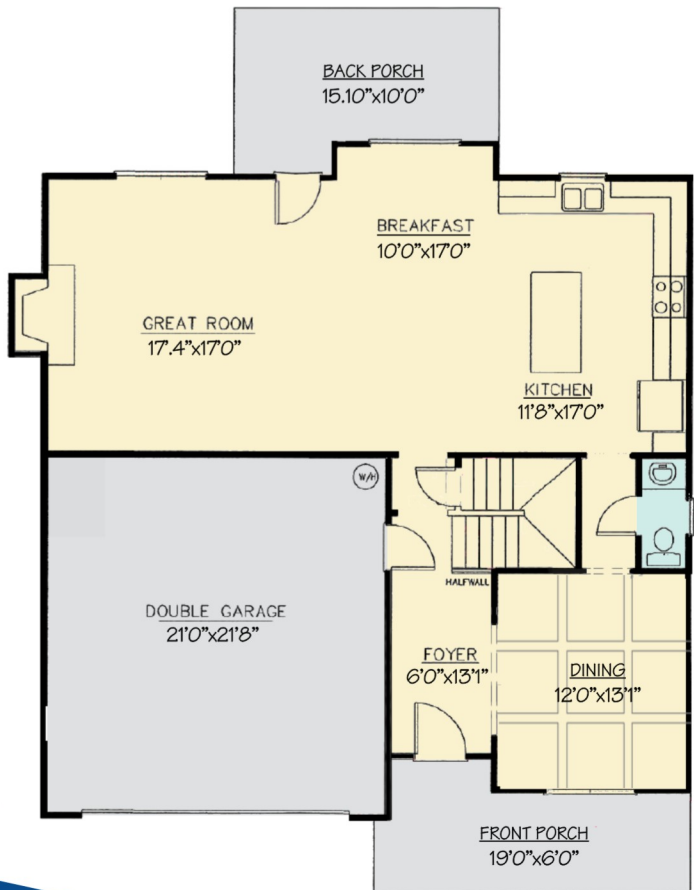

The Frances

2395 Sq Ft

www.jandndevelopers.com

Serving the Goldsboro, NC area

SECOND FLOOR PLAN

FIRST FLOOR PLAN

FIRST FLOOR: 1047 SQ. FT.
 SECOND FLOOR: 1348 SQ. FT.
 TOTAL: 2395 SQ. FT.
 GARAGE: 449 SQ. FT.
 WIDTH: 41'0"
 DEPT: 38'8"