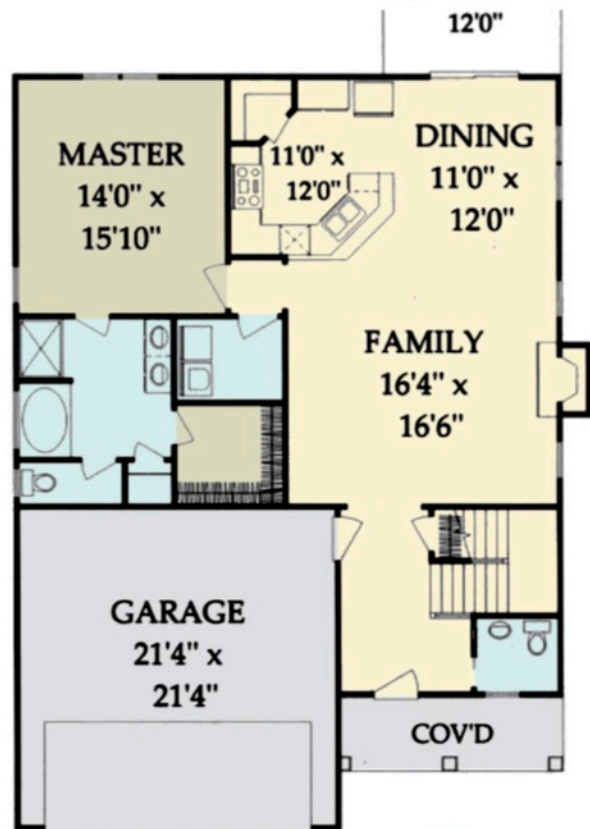

The Ethan IV

2531 Sq Ft

SECOND FLOOR PLAN

FIRST FLOOR PLAN

www.jandndevolvers.com
Serving the Goldsboro, NC area