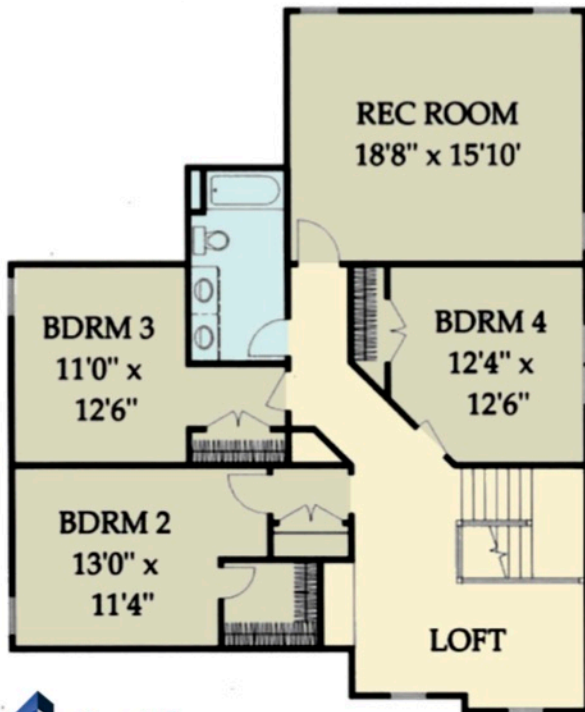

The Ethan IV

2531 Sq Ft

SECOND FLOOR PLAN

FIRST FLOOR PLAN

www.jandndevolvers.com
Serving the Goldsboro, NC area