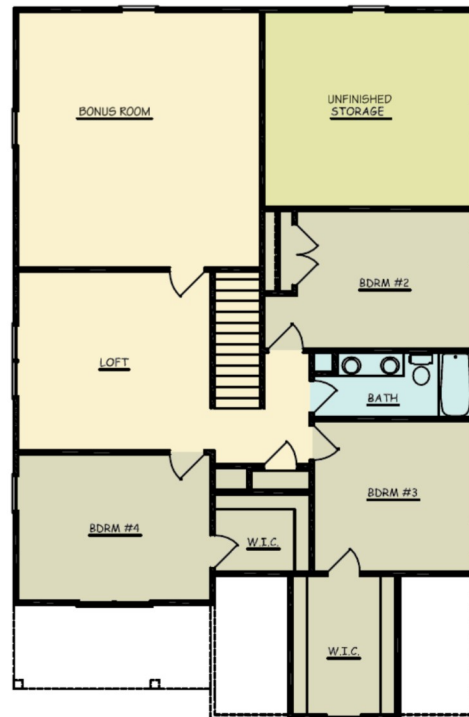

The **Crestwood**
...with Bonus Room
 2862 Sq Ft

FIRST FLOOR PLAN

SECOND FLOOR PLAN

www.jandndevelopers.com
 Serving the Goldsboro, NC area

FIRST FLOOR:	1420 SQ. FT.
SECOND FLOOR:	1442 SQ. FT.
TOTAL:	2862 SQ. FT.
GARAGE:	430 SQ. FT.
WIDTH:	35'11"