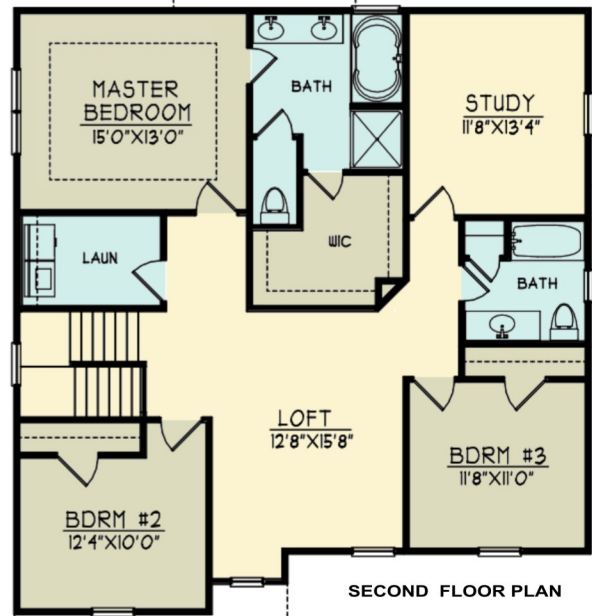

The Carteret

2396 Sq Ft

PORCH
12'0"X10'0"

FIRST FLOOR: 1027 SQ. FT.
 SECOND: 1369 SQ. FT.
 GARAGE: 413 SQ. FT.
 WIDTH: 38'-0"
 DEPT: 56'-0"

www.jandndevolvers.com
 Serving the Goldsboro, NC area