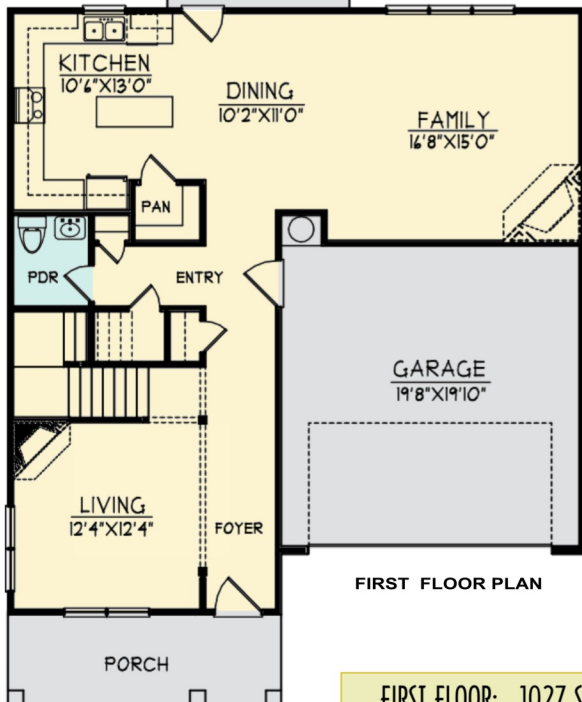

The Carteret

2396 Sq Ft

PORCH
12'0"X10'0"

FIRST FLOOR: 1027 SQ. FT.
 SECOND: 1369 SQ. FT.
 GARAGE: 413 SQ. FT.
 WIDTH: 38'-0"
 DEPT: 56'-0"

www.jandndevolvers.com
 Serving the Goldsboro, NC area